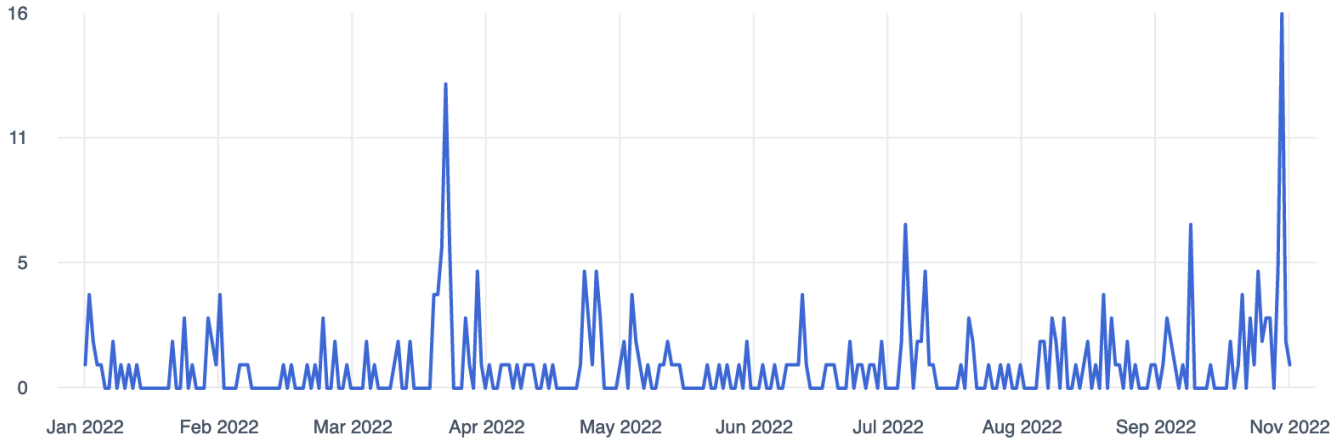

Facebook Page Statistics

Daily data is recorded in the Pacific time zone.

1W 1M 1Q

Start:

1/1/2022

End:

11/1/2022

Total Views

By Section

Total Views