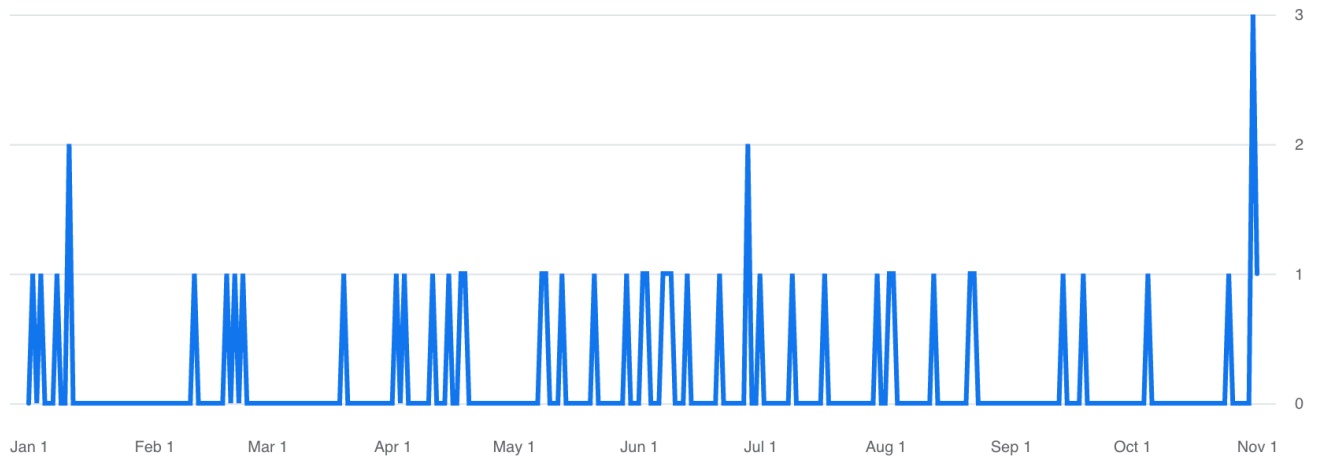

### Total People Who Viewed

# Facebook Group Statistics

Jan 1, 2022 - Nov 1, 2022

Download

138 total members i

▲ 9.52% vs. Dec 31, 2021

Nov 1, 2022

47 membership requests i

Jan 1, 2022 - Nov 1, 2022