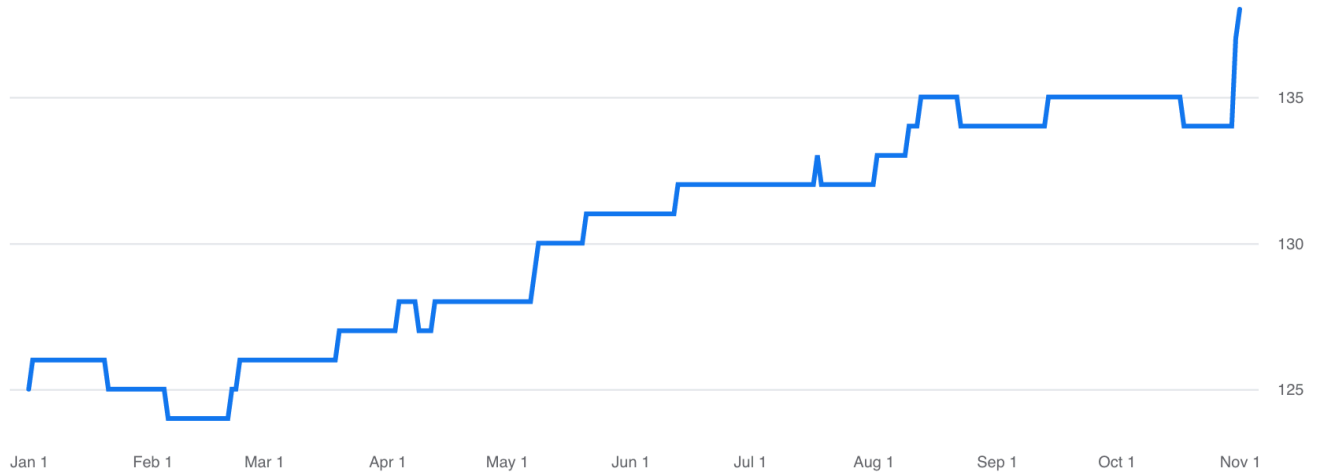

### Total People Who Viewed

# Facebook Group Statistics

Jan 1, 2022 - Nov 1, 2022

Download

138 total members i

▲ 9.52% vs. Dec 31, 2021

Nov 1, 2022

47 membership requests i

Jan 1, 2022 - Nov 1, 2022