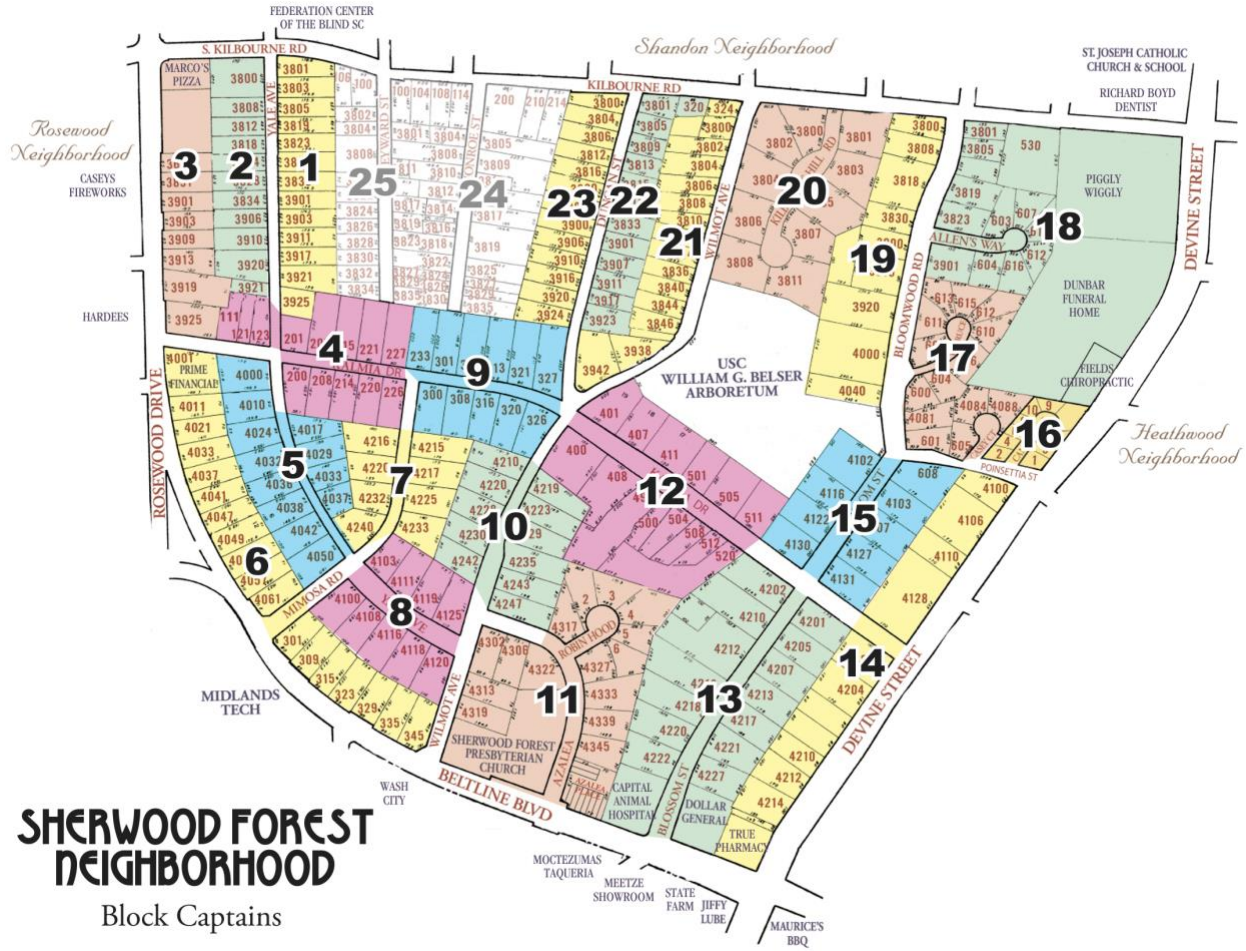

Sherwood Forest Neighborhood Block Captains

01/11/2025

SHERWOOD FOREST NEIGHBORHOOD

Block Captains

BC Zones	Last Name...	First Name	Number	Address	E-mail Address	Telephone	Cell Phone
1, 12	Bradley	Lauren	501	Kalmia Drive	laurenmcb Bradley@gmail.com	678-637-5347	null
2, 08	Culler	Richard & Susan	4119	Yale Avenue	susanculler1@yahoo.com	803-920-7179	null
3, 07, 08	Fairchild	Bill	4233	Mimosa Road	willfair@gmail.com	null	null
4, 10	Foreman	Lewis A. (Skosh) & Libby	4235	Wilmot Avenue	skosh.foreman@gmail.com	803-787-3410	null
5, 03, 05, 06	Kirk	Lewis R.	4000	Yale Avenue	sherwood@dmzgraphics.com	803-787-3450	803-449-7433
6, 01, 02	Lewis	Emilie	3812	Yale Avenue	eannalewis@gmail.com	803-524-3489	null
7, 13, 14, 15, 16, 20	Mason	G. Patrick & Leyla	4201	Blossom Street	pmason@carolinainliving.com	803-467-9570	null
8, 21	Myers	Kathy Renee	3810	Wilmot Avenue	kmyerslp12@gmail.com	803-315-9436	null
9, 11	Nechemias	Henry	4	Robin Hood Court	henryn215@aol.com	null	215-888-5104
10, 04, 09	Perry	Cary	215	Kalmia Drive	carycperry@gmail.com	null	812-929-2143
11, 20	See	Dawn & Tony	3805	Kilbourne Hill Road	dawnmisee@gmail.com	null	null
12, 22, 23	Siceloff	Becky & Jeff	3900	Duncan Street	sicelofe@mailbox.sc.edu	803-422-5574	null
13, 17, 18, 19	Tilden	Ed & Polly	4040	Bloomwood Road	aetilden@gmail.com	803-254-0425	803-530-2436